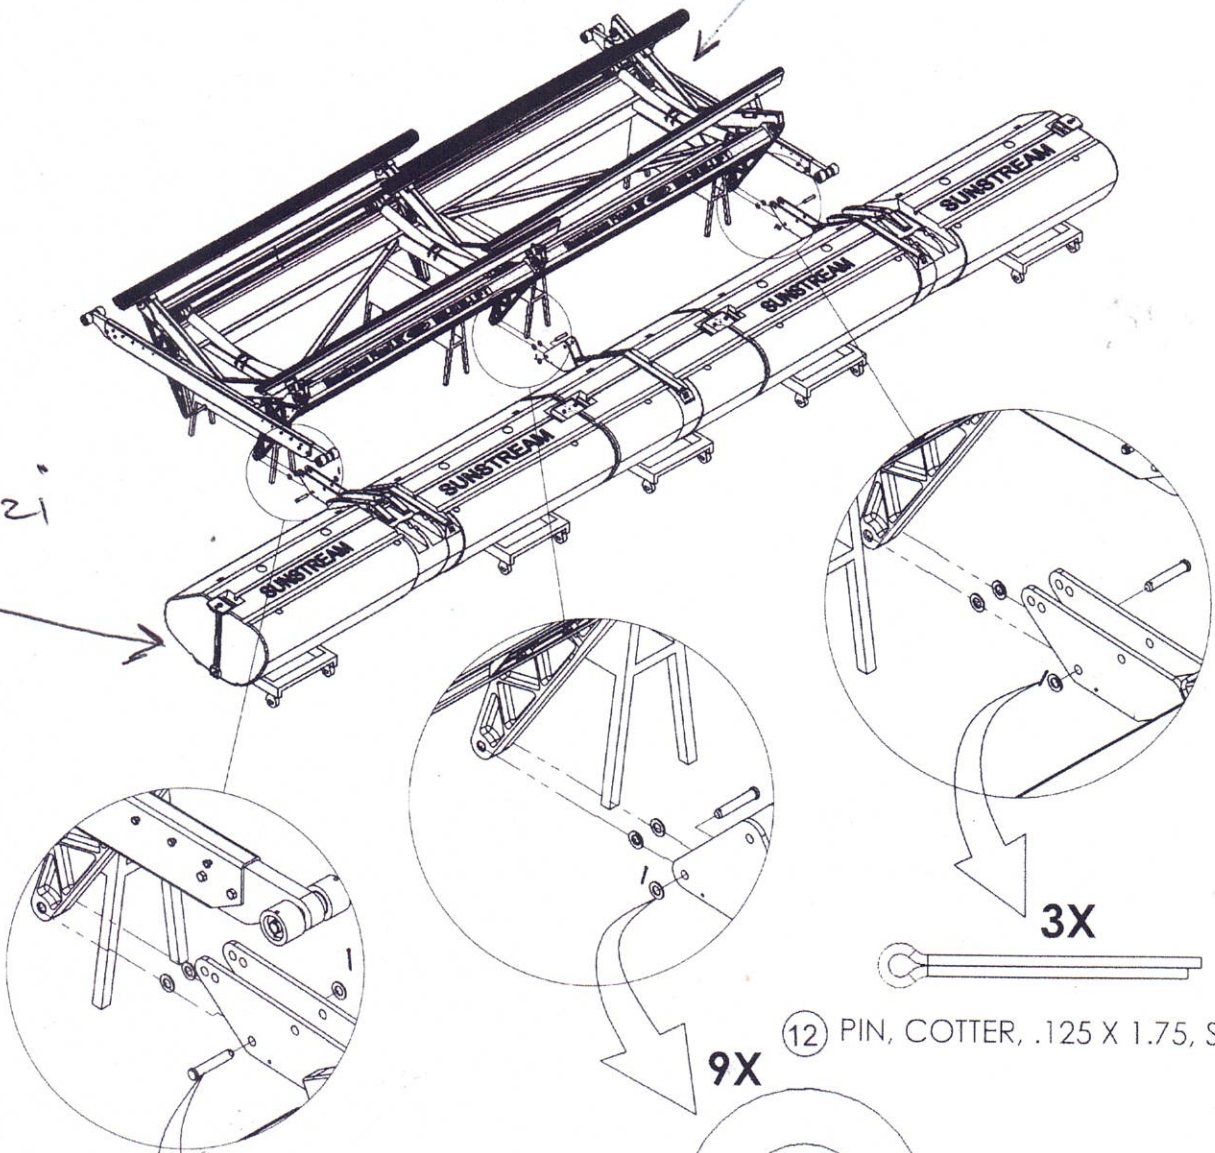

**SUNSTREAM**  
BOAT LIFTS

**5**

1 P5220

2 P5221

⑫ PIN, COTTER, .125 X 1.75, SS

⑬ WASHER, .750, SS

PIN, SHOULDER, .750 X 4.00, SS ⑭